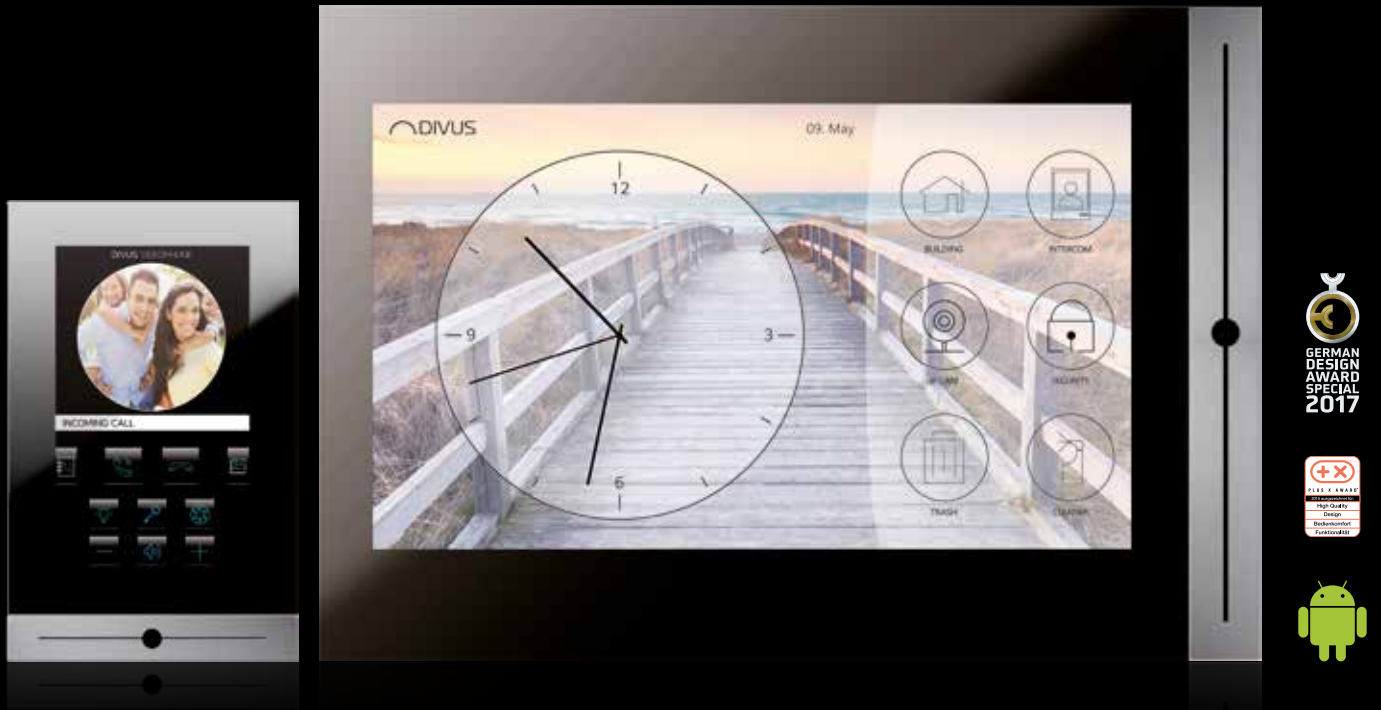

BEST OF
DESIGN PLUS
powered by: **light+building**

The innovative features and outstanding design of DIVUS CIRCLE are upgrading the traditional intercom to an intelligent and essential device for the smart home, giving the entrance an unprecedented, appealing look. It is your personal bodyguard, wall light and intercom all-in-one, and will thus increase safety and comfort. It monitors the approaching

guest and, according to the time of day and a pre-defined scenario, regards him with a warm smile or a skeptical look. The user interface is intuitive and can be configured depending on individual taste. DIVUS CIRCLE is applicable to single-family homes, apartment buildings, offices and complex towers.

DIVUS TOUCHZONE

The Synergy Touch

DISPLAY 17,8 CM (7") - 25,7 CM (10") - 39,6 CM (15") - 47 CM (19")

This touch panel combines the functions of a smartphone with building security functions. It is the product innovation for more comfort and security in every smart building. A touch panel for your visions! DIVUS TOUCHZONE can be designed individually, where all your ideas and visions can be implemented

Visualize function of third-party systems:

- Home automation systems
- intercom stations
- info- & entertainment software
- Multiroomcontrol
- Alarmsystems

Let inspire you.

This touch panel offers its user a unique level of comfort. DIVUS SUPERIO integrates the functions of home automation and becomes the central point of the home for both information and entertainment. DIVUS SUPERIO has an elegant capacitive glass touch display (10", 15" and 19"). As an additional highlight, the touch panel can be installed flush with the wall, which will give the impression of a stylish